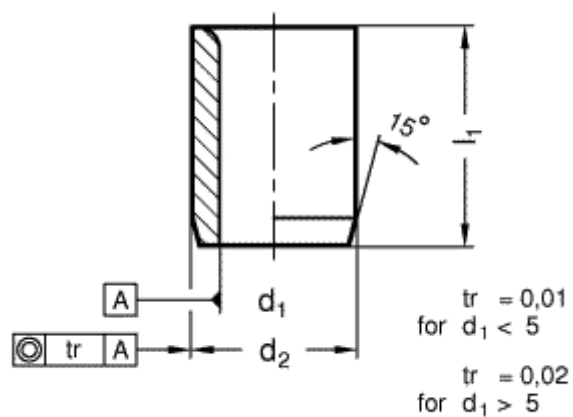

Article number: 201135111

Description: E+G Guide bush DIN 179-B30-25-A
without collar

Measures

$d_1 = 30$

$d_2 = 42$

$l_1 = 25$